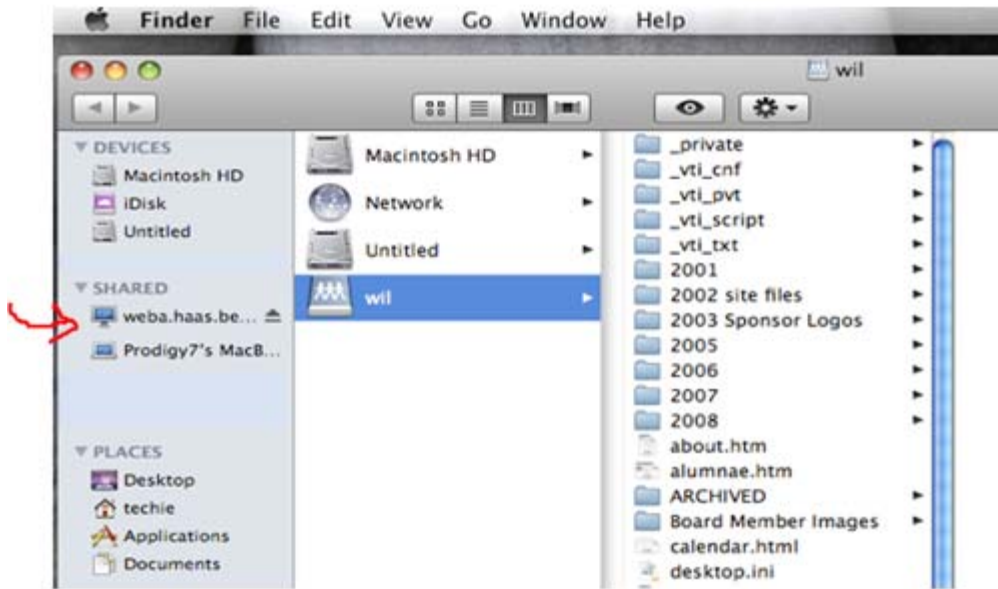

Step	Procedure
4	The share will open in Finder and you should be able to use it as you normally would on a PC.

To map your ....

P drive: **smb://hcs-data.haas.berkeley.edu/public**

Faculty & Staff Only

H Drive: **smb://hcs-data.haas.berkeley.edu/username$**

Bear Drive: **smb://bear.haas.berkeley.edu/username**