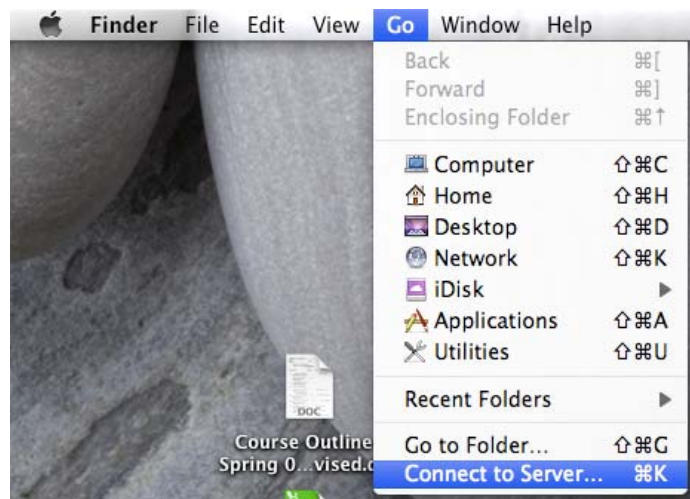

Step	Procedure
2	<p>Under <b>Server Address:</b> enter the path for the server in a URL format. For example if the windows path is <code>\\weba.haas.berkeley.edu\wil</code>, enter <code>smb://weba.haas.berkeley.edu/wil</code> This is the fully authenticated name for the share. <b>Click Connect</b> when done.</p> <p><b>Note:</b> <i>If you are at Haas you can enter <code>smb://weba/wil</code>, however if you then go home and try to reconnect to the share from there you will need to remap it again-- with the fully authenticated name. Also, to map a share from home you will need to be connected to the Cisco VPN before you try to map or open the share.</i></p>