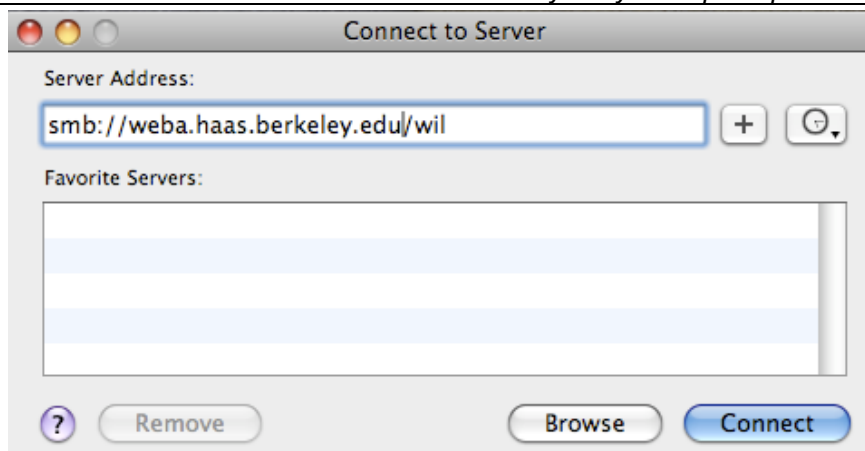

## How do I Map a Network Share/Drive on a Mac?

Before you start you will need to have the name of the server and the name of the share to which you would like to connect. For a list of common Haas shares that you can map, see the end of this document.

Step	Procedure
1	<p>In this example I will be using the server name “weba” and the share name will be “wil”. In windows the map is the following: <code>\\weba\wil</code> or the fully authenticated path is <code>\\weba.haas.berkeley.edu\wil</code></p> <p>On your mac computer open <b>finder</b>. If you double click on your hardrive finder will open. <b>Click</b> on the <b>Go</b> menu and select <b>“Connect to Server”</b>.</p>

Step	Procedure
2	<p>Under <b>Server Address:</b> enter the path for the server in a URL format. For example if the windows path is <code>\\weba.haas.berkeley.edu\wil</code>, enter <code>smb://weba.haas.berkeley.edu/wil</code> This is the fully authenticated name for the share. <b>Click Connect</b> when done.</p> <p><b>Note:</b> <i>If you are at Haas you can enter <code>smb://weba/wil</code>, however if you then go home and try to reconnect to the share from there you will need to remap it again-- with the fully authenticated name. Also, to map a share from home you will need to be connected to the Cisco VPN before you try to map or open the share.</i></p>