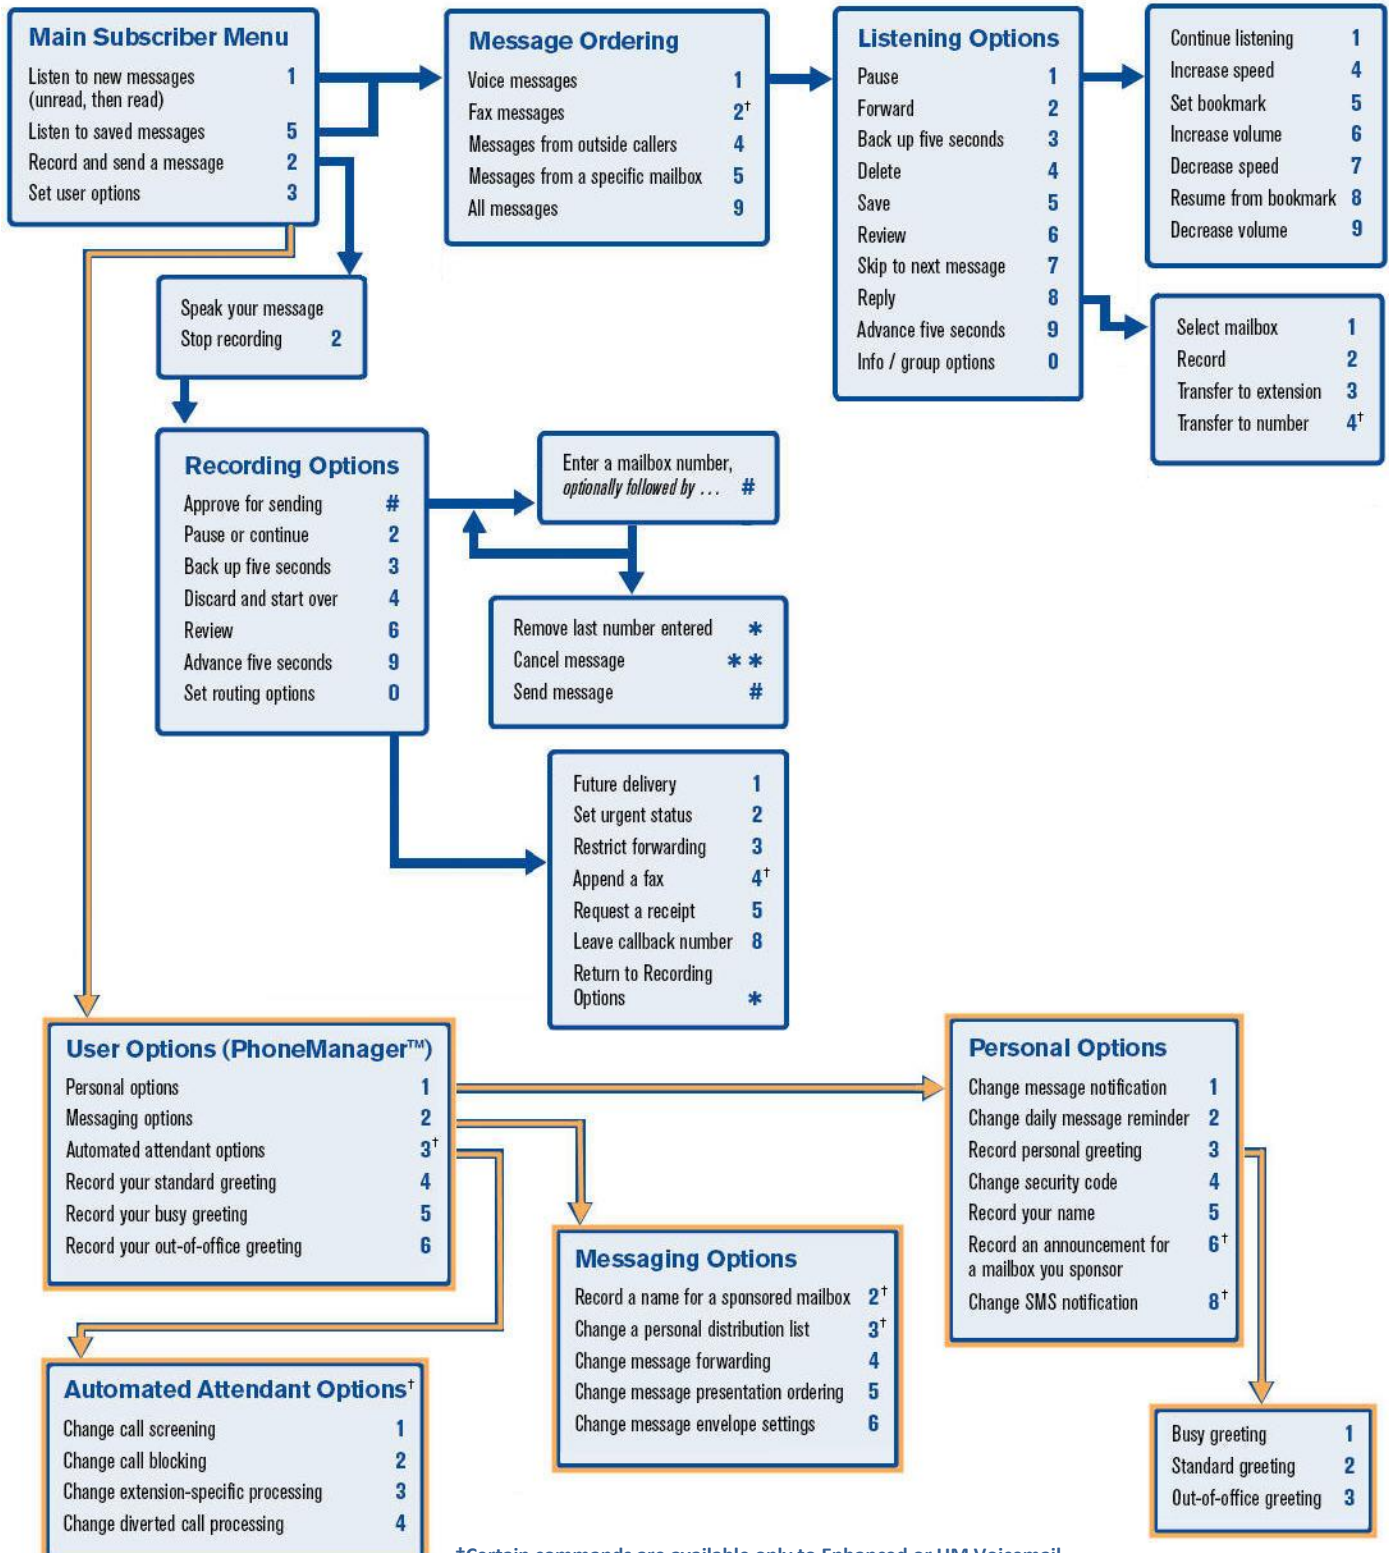

Telephone User Quick Chart (TUI)

[†]Certain commands are available only to Enhanced or UM Voicemail.
 To use fax with voicemail you must subscribe to RightFax service.
 To create a Distribution List, please contact IST at 2-8500 (1,3).